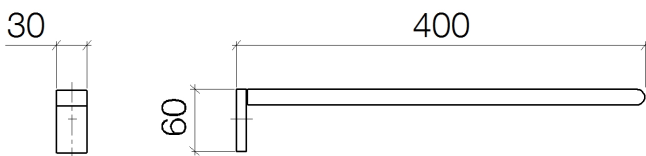

## Bathtub - IMO

Towel bar single-arm fixed - polished chrome

Article number: 83 211 670-00

- Width 1-1/8"
- Height 2-3/8"
- 15-3/4" Projection

polished chrome

## Dimensional drawing

All dimensions in mm / inch = mm x 0,0394

Bathtub - IMO

Towel bar single-arm fixed - polished chrome

Article number: 83 211 670-00

Bathtub - IMO  
Towel bar single-arm fixed - polished chrome  
Article number: 83 211 670-00